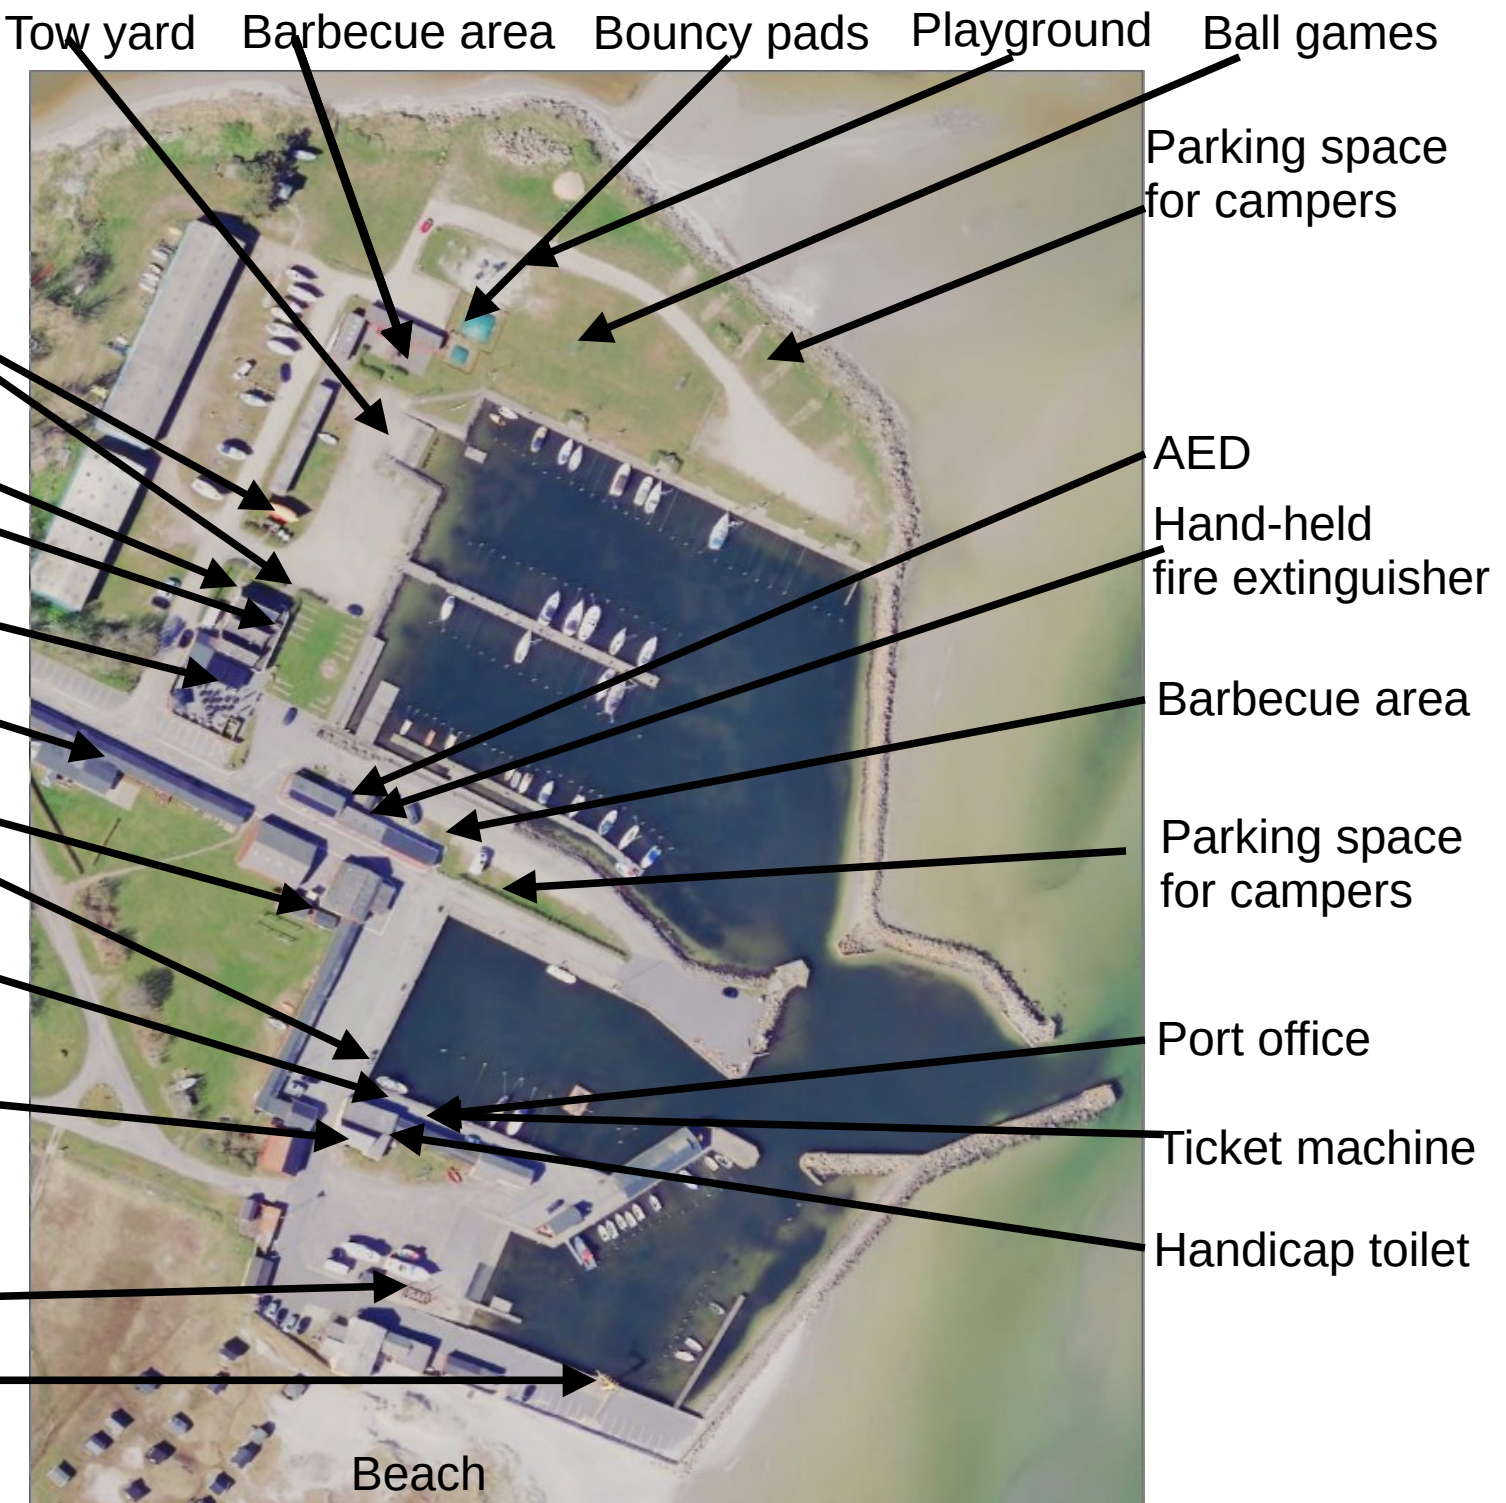

Asaa Port
Overview map 2025

- Renovation
- Bathroom and toilet
- Public toilet
- Washing machine
- Café Hawblik
- Port museum
- Oil waste
- Environmental station
- Public toilet
- Bathroom and toilet
- Bedding
- Crane/mast crane
6t/500kg

- Tow yard
- Barbecue area
- Bouncy pads
- Playground
- Ball games
- Parking space for campers
- AED
- Hand-held fire extinguisher
- Barbecue area
- Parking space for campers
- Port office
- Ticket machine
- Handicap toilet
- Beach